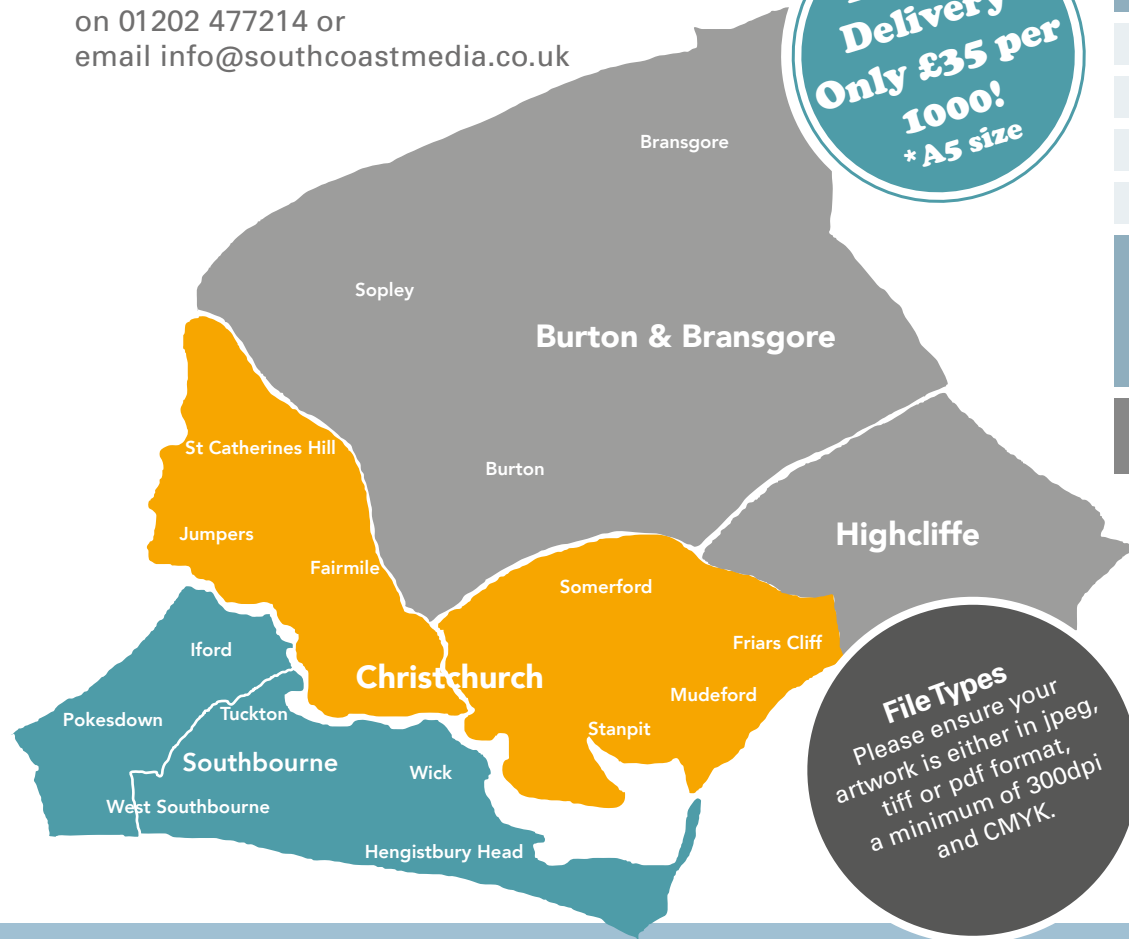

Where we deliver

Call us for more information
on 01202 477214 or
email info@southcoastmedia.co.uk

**Leaflet
Delivery
Only £35 per
1000!
* A5 size**

File Types
Please ensure your
artwork is either in jpeg,
tiff or pdf format,
a minimum of 300dpi
and CMYK.

Advertising Rates

ADVERT SIZE	CE	HBBE	SE	Discounts
Eighth Page	£35 + VAT	£29 + VAT	£32 + VAT	Book 4 months 10% off
Quarter Page	£60 + VAT	£52 + VAT	£55 + VAT	Book 6 months 15% off
Half Page	£95 + VAT	£80 + VAT	£90 + VAT	Book 2 areas 5% off
Full Page	£165 + VAT	£145 + VAT	£155 + VAT	Book 2 areas 5% off

Eighth Page	66mm x 44mm
Quarter Page	66mm x 94mm
Half Page	Portrait 66mm x 194mm / Landscape 136mm x 94mm
Full Page	136mm x 194mm

ARTWORK DEADLINE 2020

Dec/Jan	6 Nov
Feb/Mar	15 Jan
April/May	11 Mar
June/July	13 May
Aug/Sept	8 July
Oct/Nov	9 Sept

All prices are PER publication, PER month
(minimum 2 month booking)

**No
artwork?**
We can design it
for you for just
£15 + VAT

Our magazines are printed bi-monthly but with a monthly distribution. This enables us to double our exposure over the 2 months which makes us the leading A5 glossy community magazine in the area with the widest distribution of 45,000. This is something we are very proud of. 36,500 are delivered door to door and the remainder copies are available in various community locations. Feel free to ask for our Distribution Fact File for more details.

info@southcoastmedia.co.uk
www.southcoastmedia.co.uk

**CALL
01202
477214**